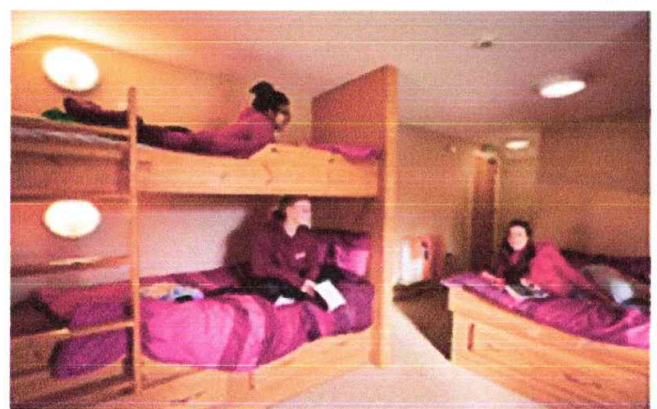

E-mail: info@peatrigg.org.uk